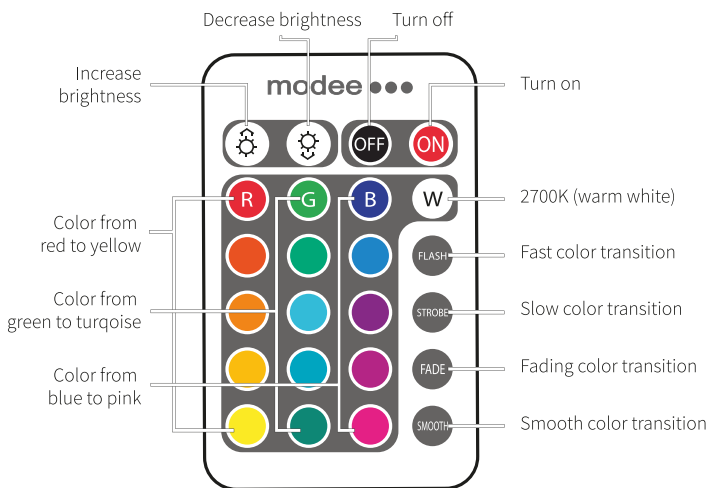

<b>Product name</b>	Modee Smart Lighting LED Smart Strip Light 12W IP20 2700K+RGB (680 lumen) 5M + remote control
<b>Valid from</b>	2024.02.08.

**PRODUCT DETAILS**

<b>Color Mode</b>	RGB Multicolor + 2700K
<b>Shape</b>	Strip
<b>Base</b>	EU Plug
<b>Wattage</b>	12W
<b>Wattage reference</b>	-
<b>Lumen Output</b>	680 lumen
<b>Lumen/wattage</b>	56,6 lumen/watt
<b>Power factor</b>	>0.5
<b>Voltage</b>	AC220-240V 50Hz
<b>Beam Angle</b>	120°
<b>Dimmable</b>	Yes, via remote
<b>Cable length</b>	150cm
<b>Can be cut at</b>	150cm
<b>Dimensions</b>	L5000xW10mm
<b>Energy label (new)</b>	F
<b>Lifetime</b>	15.000h
<b>Wire</b>	White
<b>Remote control</b>	Included
<b>Remote control battery</b>	CR2025 (included)
<b>CRI</b>	≥80
<b>IP</b>	IP20

**PACKAGING DETAILS**

<b>Packaging type</b>	color packaging
<b>Quantity/packaging</b>	1
<b>Size/packaging</b>	165x65x162mm
<b>Quantity/carton</b>	20
<b>Size/carton</b>	350x345x215mm

**PRODUCT IDENTIFYING**

**Multicolor + 2700K**  
MSL-LS12W5MRGB2700K-R  
EAN (product): 5999574563941  
EAN (carton): 5999574563958

**MULTIFUNCTION**

- Steady
- Flash
- Strobe
- Fade
- Smooth

**Order it online!** [www.smokingacc.hu](http://www.smokingacc.hu)  
**Email us:** [info@smokingacc.hu](mailto:info@smokingacc.hu)